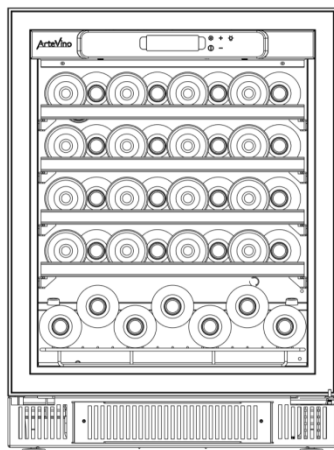

Code EAN : 3543290005111

Configuration

Bottles capacity with 4 sliding shelves :
39 Bottles*

Range :	COSY
Function :	Ageing (I-temperature)
Reference :	COSYPIT
Equipment :	4 sliding shelves
Capacity :	39 Bottles*

General Features

Dimensions H x W x D (mm) :	818/834 x 594 x 555**	Weight cabinet empty (kg) :	45
Dimensions in pack (mm) :	1000 x 620 x 620	Weight equipped cabinet (kg) :	52
Colors :	Black	Weight in pack (kg) :	60
Door :	Glass door with black frame	Useful volume (L) :	116

Equipment & Accessories

Equipment

- Glass door black frame, stainless steel handle
- Reversible door
- One humidity cassette
- Interior lighting with 2 white Leds integrated under the control panel ; two lighting options: On/ Off
- 4 adjustable feet and 4 hexagonal pillars to elevate the wine cabinet
- 2 hinges: one for the stand alone installation and one for the built-in installation
- Labels for the bottles identification

The label holder allows you to identify your bottle quickly and easily

Suitable to store all types of bottles

Technical features

Control Panel

- Electronic regulation from 9°C to 15°C; one identical temperature inside the wine cabinet
- Inner electronic display, LED screen with white display with touch buttons
- Hygrometry rate of the wine cabinet display possible
- Visual alarm : sensor fault, temperature fault and humidity default
- Temperature display with touch buttons